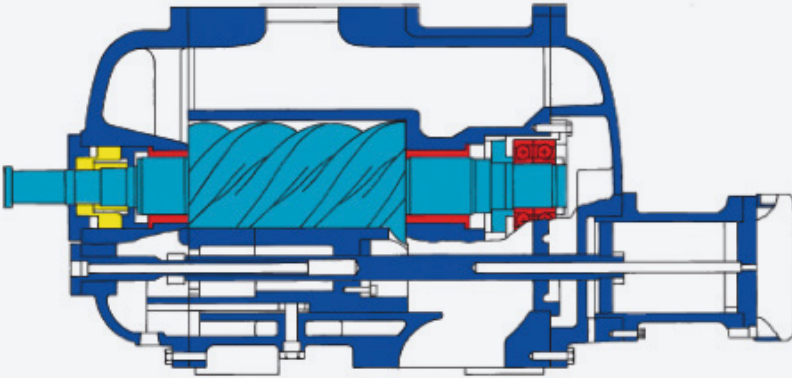

WRVi 321 range

Oil injected screw compressors

Shown above: Sectional view of typical WRV screw compressor.

Howden's WRV range of screw compressors are well proven, offer high reliability and versatility, and are designed for a wide range of applications.

Our double-walled casing design, robust and highly reliable oil injected range, which includes the world's largest capacity oil injected screw compressors.

WRV 321 range key performance parameters

Max pressure	24.1 bar g	350 psi g
Min flow	1919 sm ³ /hr	1129 CFM
Max flow	7675 sm ³ /hr	4517 CFM
Min speed	1500 rpm	
Max speed	3600 rpm	
Max power	2044 kW	2741 hp

WRV 321 illustrative performance

WRV 321 Variants	Speed (RPM)	Swept volume (m ³ /hr)	Normal capacities in kW for R717			Dimensions in mm basic unit (L x W x H)	Weight of basic direct drive unit (kg/lbs)	Sound pressure level (dBa)
			High stage (-10/+35°C)	Booster (-40/-10°C)	With economiser (-40/+35°C)			
WRV 321/132	3000	3830	2457	772	747	2005 x 940 x 971	2925 / 6447	90
WRV 321/165	3000	4790	3071	967	934	2110 x 940 x 971	3150 / 6943	90
WRV 231/193	3000	5260	3456	1086	1090	2200 x 940 x 971	3260 / 7186	90
WRV 321/220	3000	6385	4095	1290	1245	2345 x 940 x 971	3500 / 2715	90