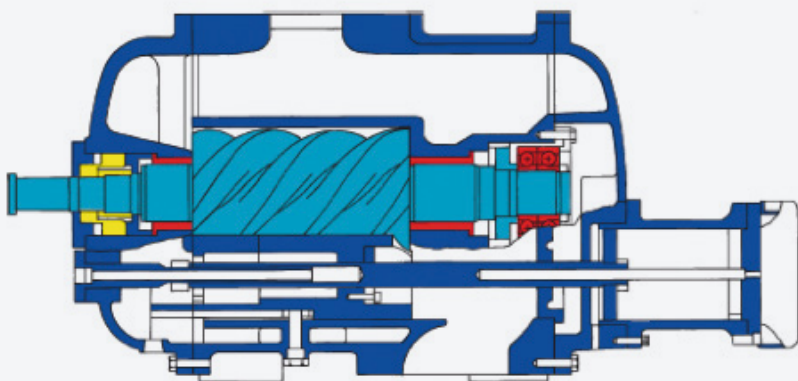

WRV 204 range

Oil injected screw compressors

Shown above: Sectional view of typical WRV screw compressor.

Howden's WRV range of screw compressors are well proven, offer high reliability and versatility, and are designed for a wide range of applications.

Our double-walled casing design, robust and highly reliable oil injected range, which includes the world's largest capacity oil injected screw compressors.

WRV 204 range key performance parameters

Max pressure	24 bar g	348 psi g
Min flow	406 sm³/hr	239 CFM
Max flow	2013 sm³/hr	1185 CFM
Min speed	1500 rpm	
Max speed	4500 rpm	
Max power	766 kW	1028 hp

WRV 204 illustrative performance

WRV 204 Variants	Speed (RPM)	Swept volume (m³/hr)	Normal capacities in kW for R717			Dimensions in mm basic unit (L x W x H)	Weight of basic direct drive unit (kg/lbs)	Sound pressure level (dBa)
			High stage (-10/+35°C)	Booster (-40/-10°C)	With economiser (-40/+35°C)			
WRV 204/110	3000	815	510	163	171	1201 x 640 x 625	760/1675	84
WRV 204/145	3000	1095	700	220	233	1273 x 640 x 625	850/1874	84
WRV 204/165	3000	1220	766	243	257	1314 x 640 x 625	887/1955	84
WRV 204/193	3000	1340	861	273	290	1370 x 640 x 625	925/2039	84

Features and benefits

- Thrust bearings: Angular contact or tilted pad
- Sleeve type journal bearings: Long operational life span
- Double wall construction: Low operating noise and suitable for high pressure application
- Optional casing and rotor material of construction: Flexibility to match project specification (eg. API 619)
- Variety of standard and zero emission shaft seal options
- Range of capability: Probably the most comprehensive range of capacities available in the marketplace
- More than 25,000 WRV compressors installed worldwide

Start your screw compressor selection today:

Howden Select will match our most efficient and economical screw compressors to your application requirements.

[howden.cloud/selectsheet](https://www.howden.cloud/selectsheet)

For further information contact:

Howden, a Chart Industries Company
Old Govan Road, Renfrew, PA4 8XJ, UK
www.howden.com