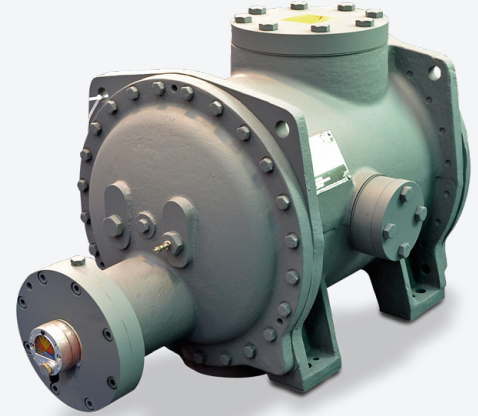

# WRV 163 range

## Oil injected screw compressors

Shown above: Sectional view of typical WRV screw compressor.

Howden’s WRV range of screw compressors are well proven, offer high reliability and versatility, and are designed for a wide range of applications.

Our double-walled casing design, robust and highly reliable oil injected range, which includes the world’s largest capacity oil injected screw compressors.

### WRV 163 illustrative performance

WRV 163 Variants	Speed (RPM)	Swept volume (m <sup>3</sup> /hr)	Normal capacities in kW for R717			Dimensions in mm basic unit (L x W x H)	Weight of basic direct drive unit (kg/lbs)	Sound pressure level (dBa)
			High stage (-10/+35°C)	Booster (-40/-10°C)	With economiser (-40/+35°C)			
WRV 163/145	3000	549	331	106	97	1063 x 500 x 500	470/1035	82
WRV 163/180	3000	353	213	67	65	1120 x 500 x 500	495/1091	82