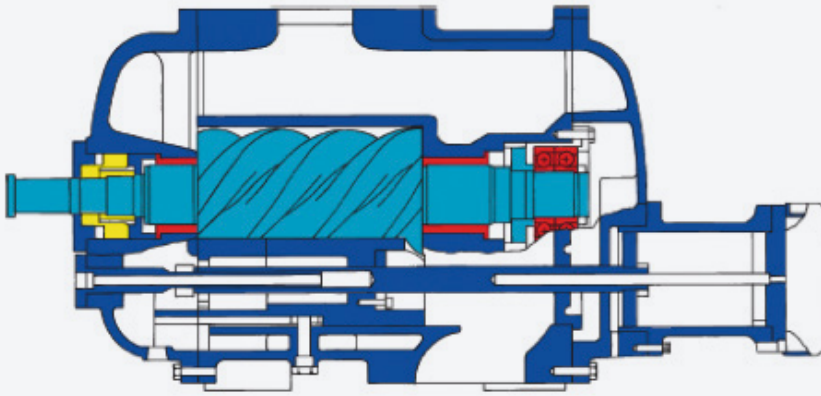

WRV 163 range

Oil injected screw compressors

Shown above: Sectional view of typical WRV screw compressor.

Howden’s WRV range of screw compressors are well proven, offer high reliability and versatility, and are designed for a wide range of applications.

Our double-walled casing design, robust and highly reliable oil injected range, which includes the world’s largest capacity oil injected screw compressors.

WRV 163 range key performance parameters

Max pressure	24.1 bar g	350 psi g
Min flow	341 sm³/hr	200 CFM
Max flow	1023 sm³/hr	600 CFM
Min speed	1500 rpm	
Max speed	4500 rpm	
Max power	350 kW	470 hp

WRV 163 illustrative performance

WRV 163 Variants	Speed (RPM)	Swept volume (m³/hr)	Normal capacities in kW for R717			Dimensions in mm basic unit (L x W x H)	Weight of basic direct drive unit (kg/lbs)	Sound pressure level (dBa)
			High stage (-10/+35°C)	Booster (-40/-10°C)	With economiser (-40/+35°C)			
WRV 163/145	3000	549	331	106	97	1063 x 500 x 500	470/1035	82
WRV 163/180	3000	353	213	67	65	1120 x 500 x 500	495/1091	82

Features and benefits

- Thrust bearings: Angular contact or tilted pad
- Sleeve type journal bearings: Long operational life span.
- Double wall construction: Low operating noise and suitable for high pressure application
- Optional casing and rotor material of construction: Flexibility to match project specification (eg. API 619)
- Shaft seal options: Variety of standard and zero emission arrangements
- Range of capability: Probably the most comprehensive range of capacities available in the marketplace
- Installed compressors: More than 25,000 WRV compressors installed worldwide

Start your screw compressor selection today:

Howden Select will match our most efficient and economical screw compressors to your application requirements.

[howden.cloud/selectsheet](https://www.howden.cloud/selectsheet)

For further information contact:

Howden, a Chart Industries Company
Old Govan Road, Renfrew, PA4 8XJ, UK
www.howden.com