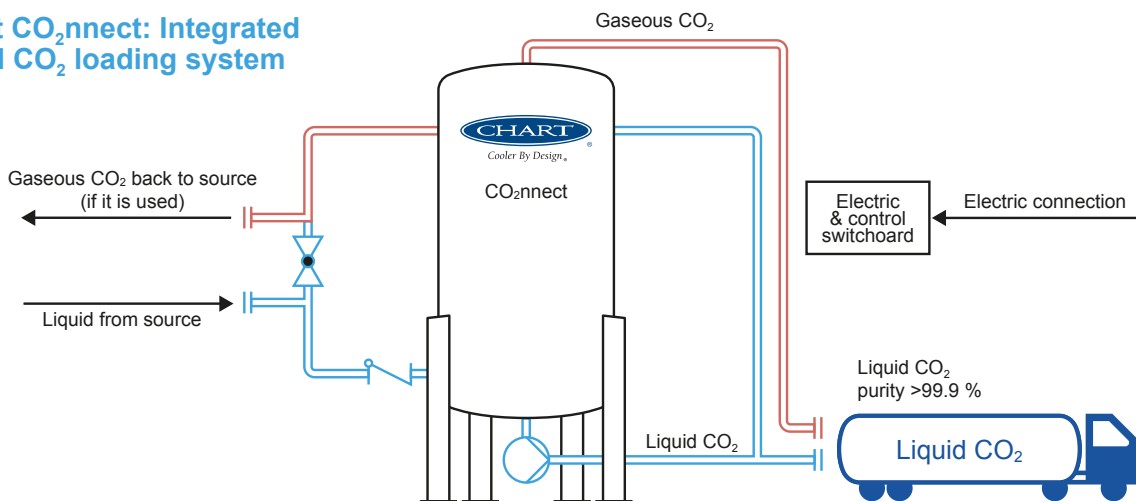

- Chart liquid carbon dioxide vertical storage tank
- Tank mounted unloading module incorporating fast fill liquid pump, couplings, flexible hoses and prewiring
- Gas control and safety system
- Fully automatic fill system
- Instrumentation including pressure and temperature transmitters and Flowcom precise flow metering technology

Principal features and benefits

- Compact dimensions reduce costs and time required for construction work
- Simplified transport – single unit
- Quick installation – typically within 2 days
- Optimized thermal design for minimal heat loss and reduced evaporation
- Optimal conditions for pump operation

Additional features and benefits

- Chart Vacuum Technology® – double walled tank with perlite insulation and 7-year vacuum warranty
- Simple concrete pad foundation
- Chart provides a complete mechanical and electrical installation, commissioning and start-up package
- Compatible with **Uptime** digital equipment performance optimization platform
- Actuated valves are fed with gaseous carbon dioxide from the system negating the need for a separate air compressor
- All works fully in accordance with the latest editions of applicable regulations and standards including Pressure Vessel Directive 2014/68/EU (PED)
- **Chart CO₂nnect** is fully relocatable and additional units can be added for capacity expansions

Chart CO₂nnect: Integrated liquid CO₂ loading system

Please contact us

Chart Europe

www.chartindustries.com

chart.europe@chartindustries.com

+420 412 507 111