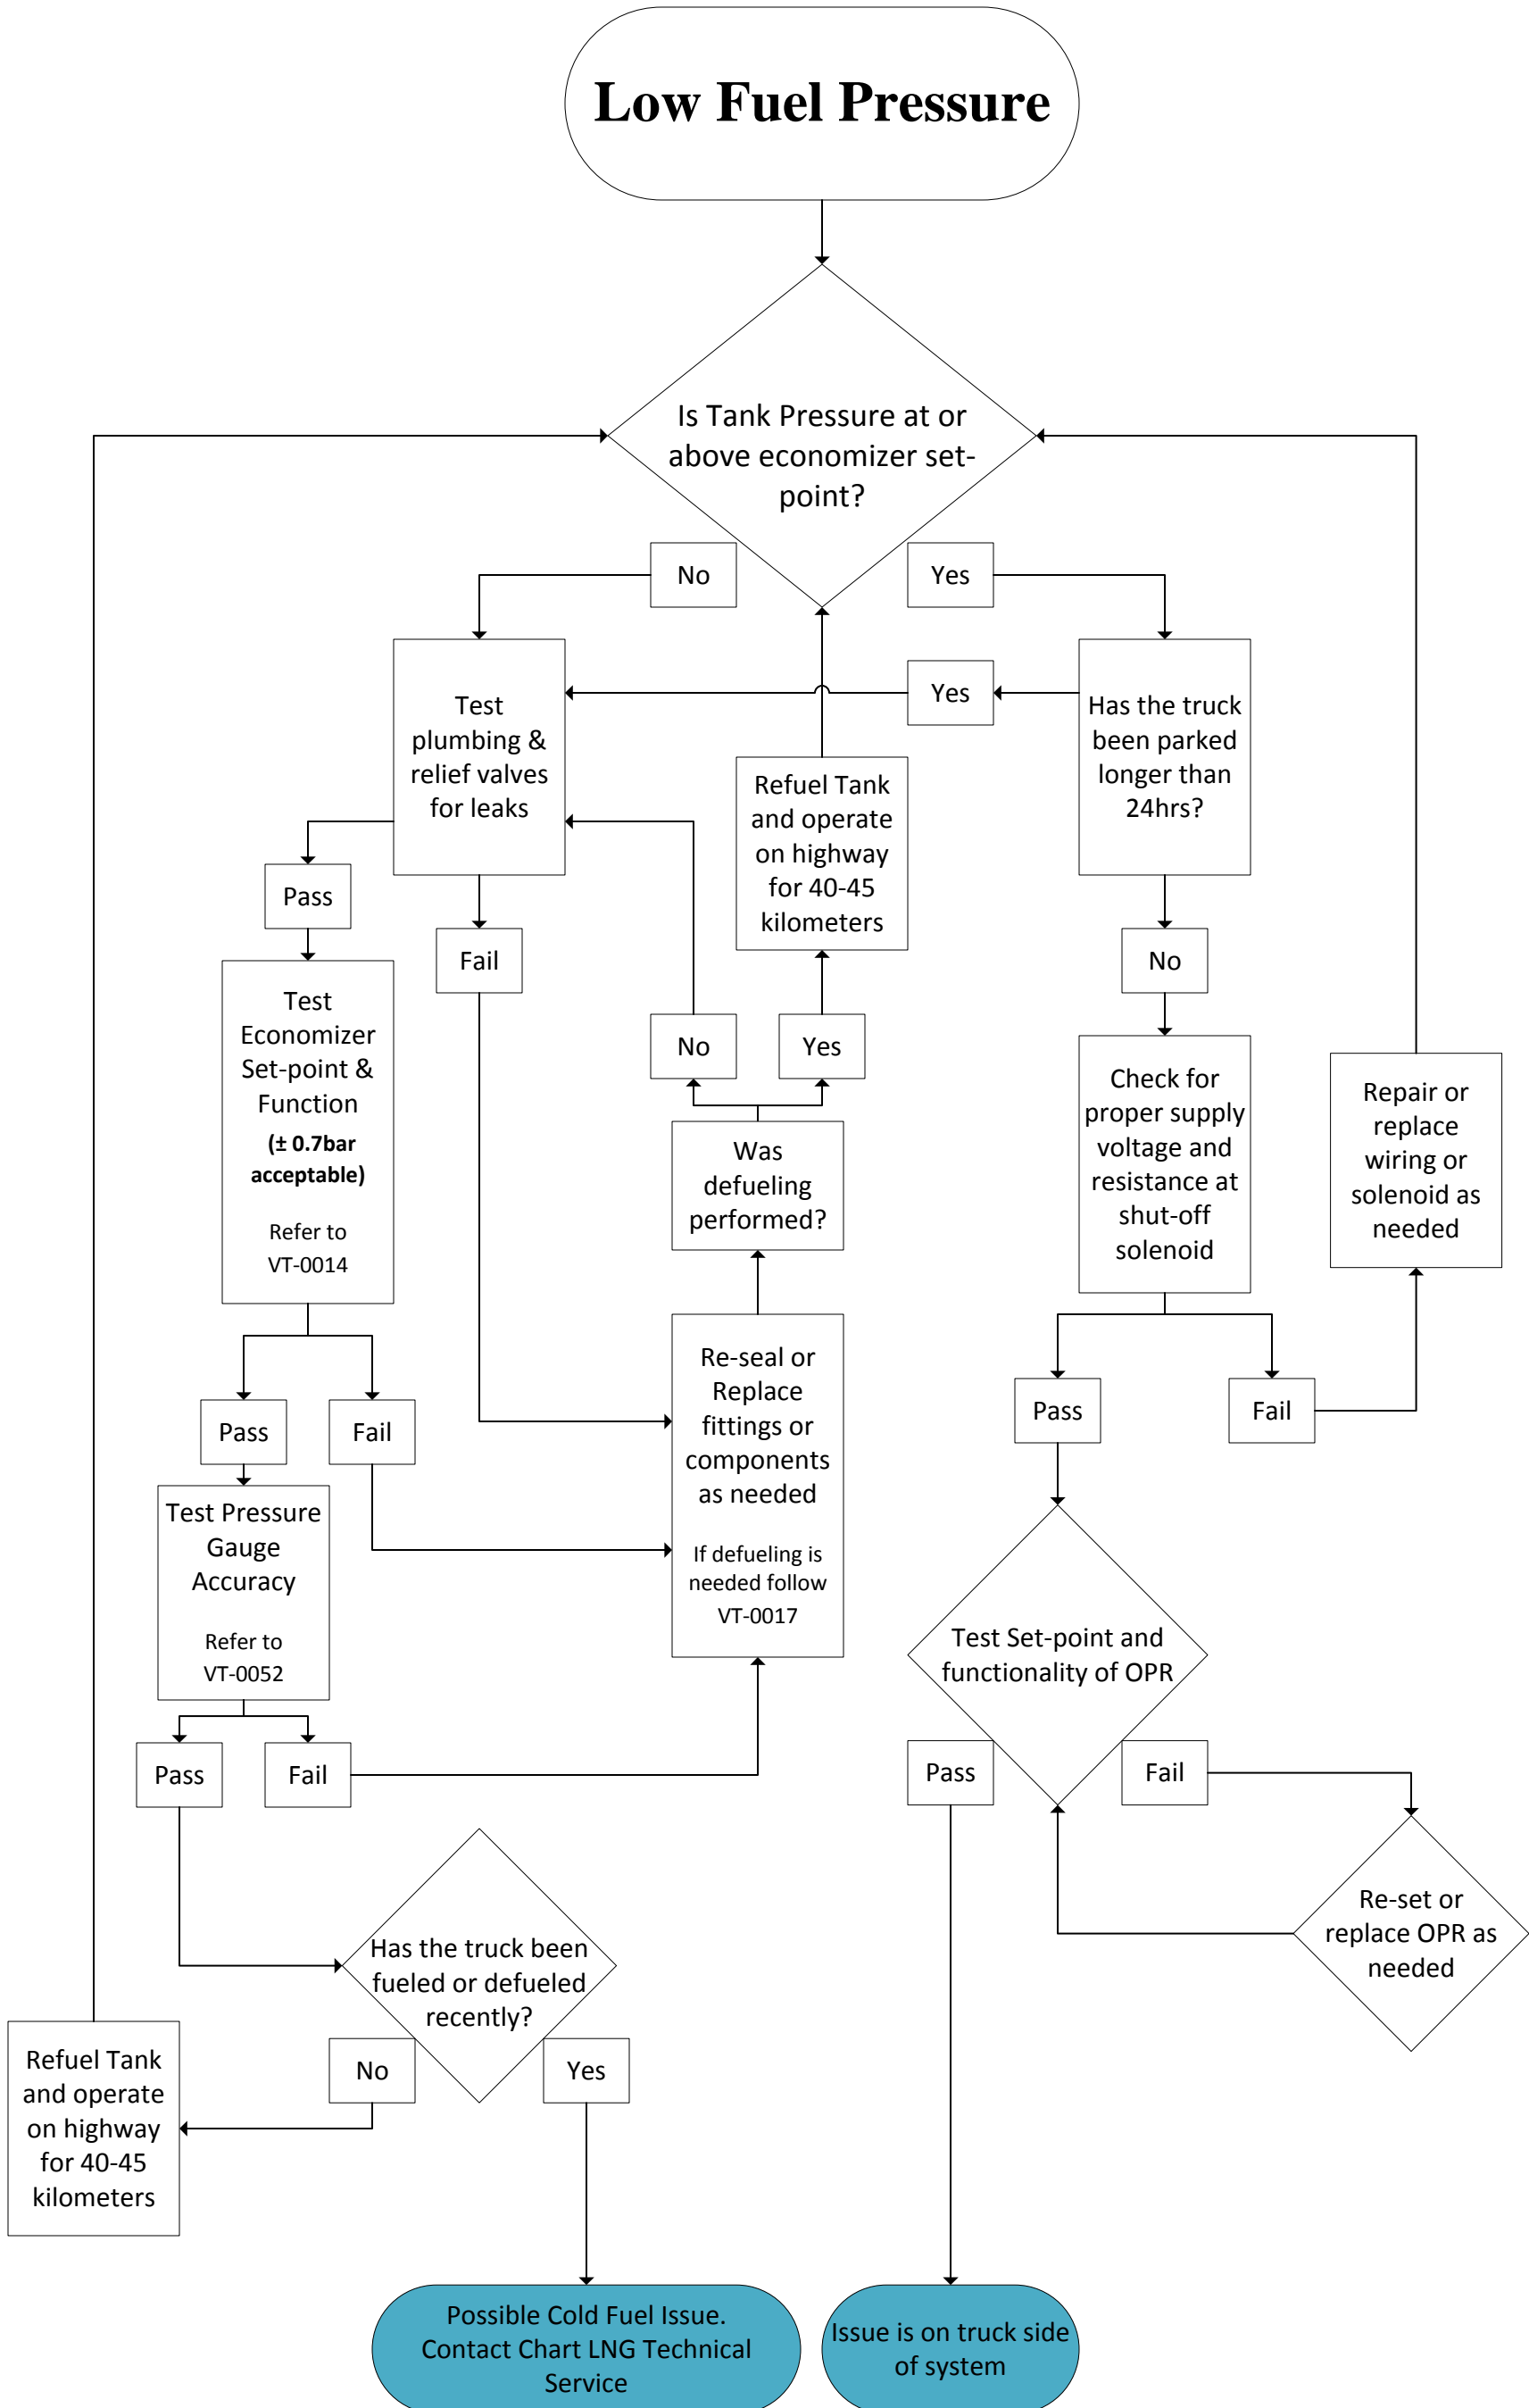

### LNG Fuel General Troubleshooting Flowchart IVECO

# Low Fuel Pressure

## Engine Will Not Try To Start With Key Turned To Start