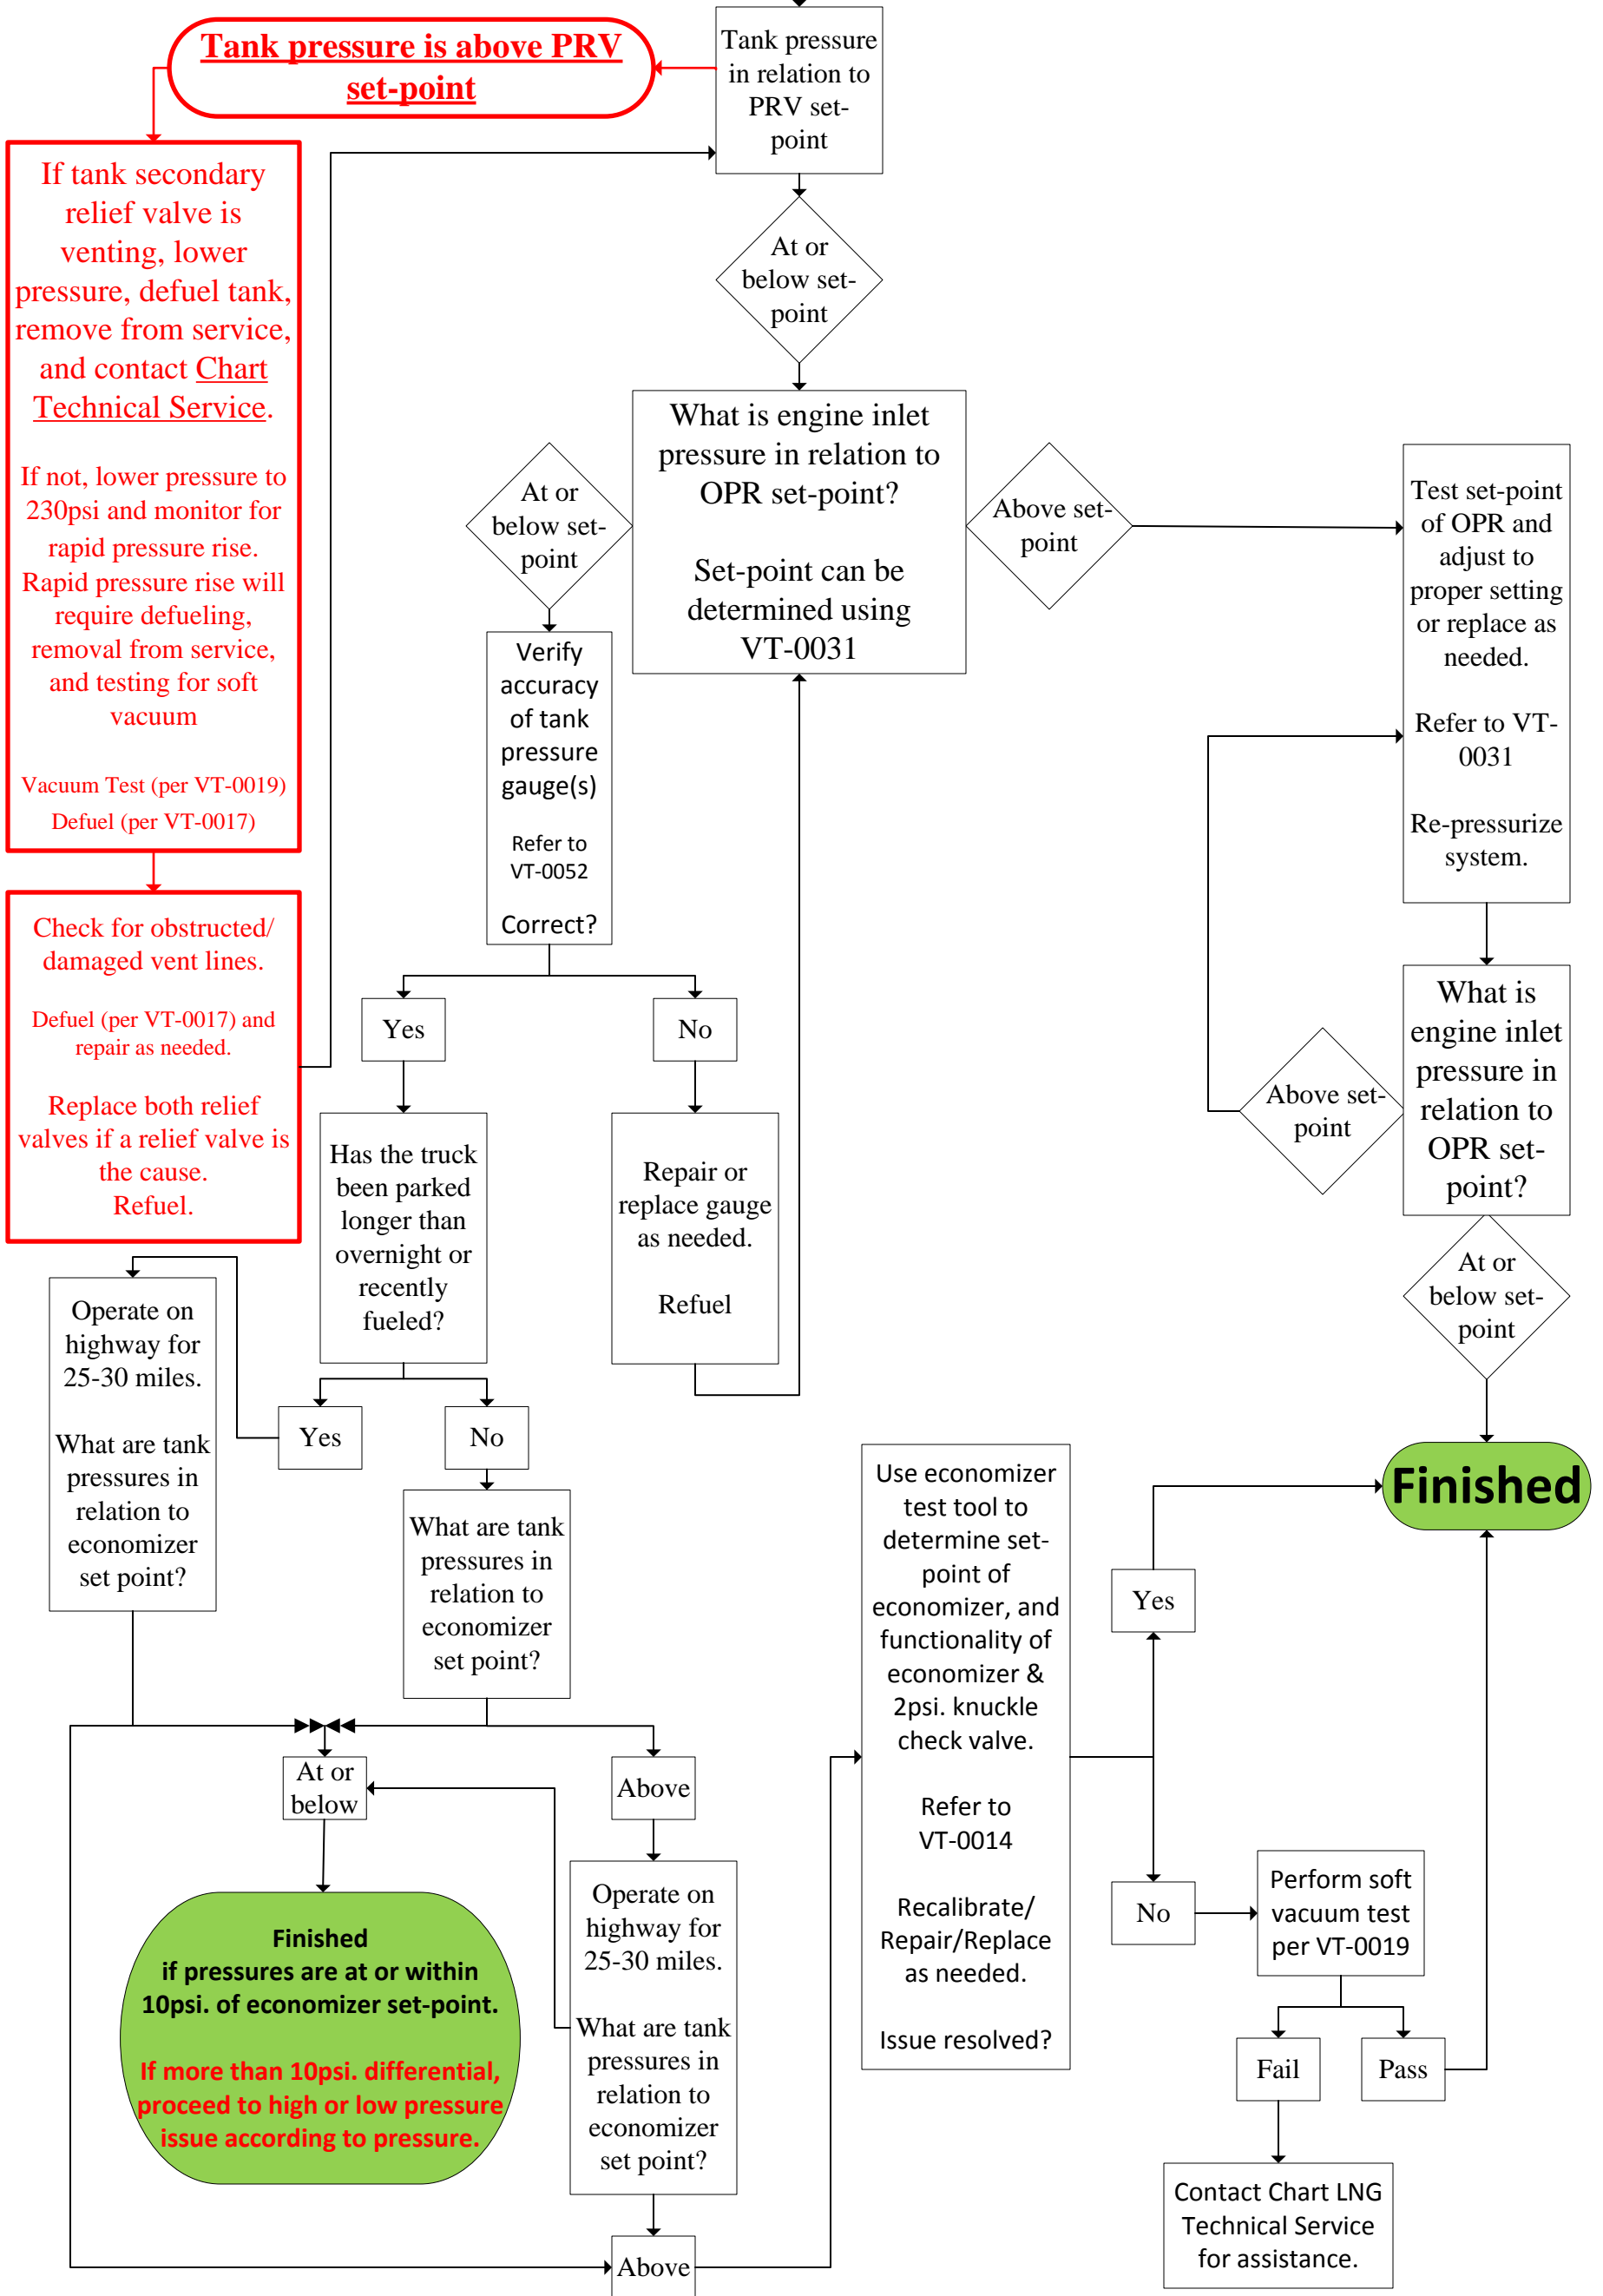

TF-0004

001

06/17

CWH

LNG Fuel General Troubleshooting Flowchart USDOT

Low Fuel Pressure

High Fuel Pressure

TF-0004

001

06/17

CWH

LNG Fuel General Troubleshooting Flowchart USDOT

Low Flow

Damage