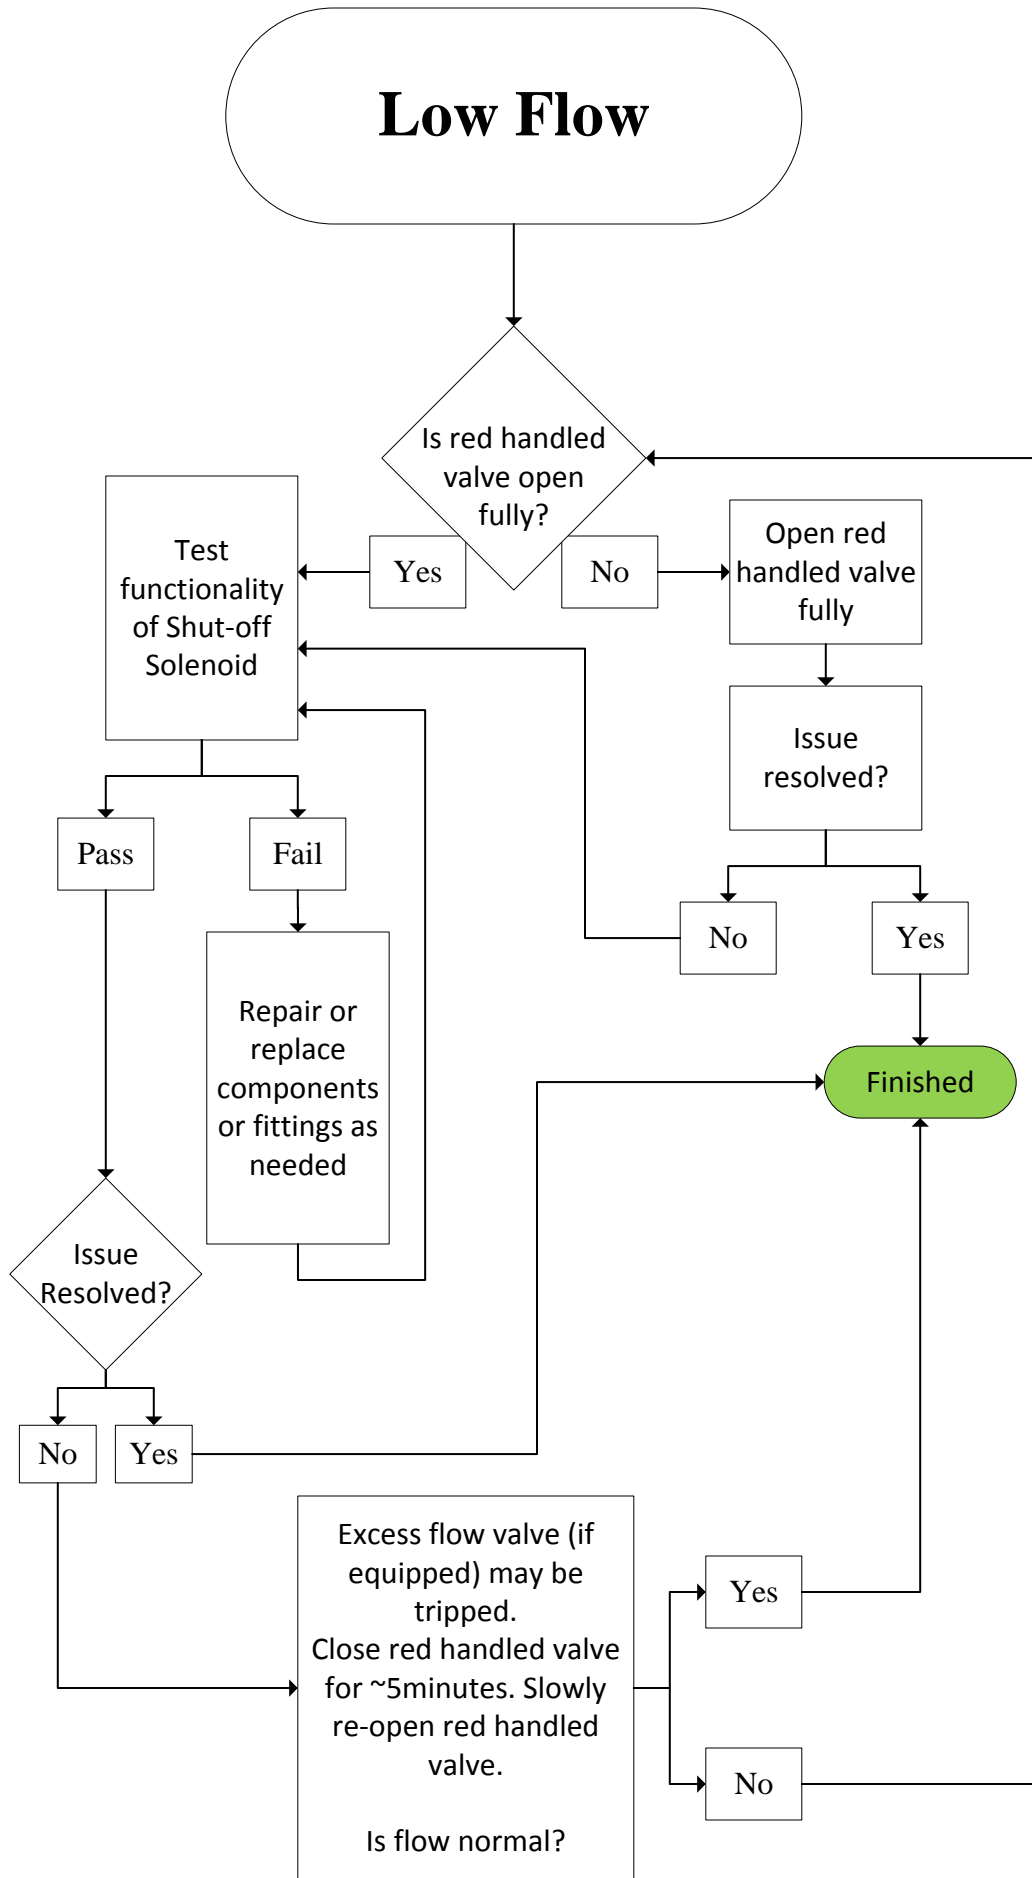

TF-0004

001

06/17

CWH

LNG Fuel General Troubleshooting Flowchart USDOT

Low Fuel Pressure

High Fuel Pressure

TF-0004

001

06/17

CWH

LNG Fuel General Troubleshooting Flowchart USDOT

Low Flow

Damage