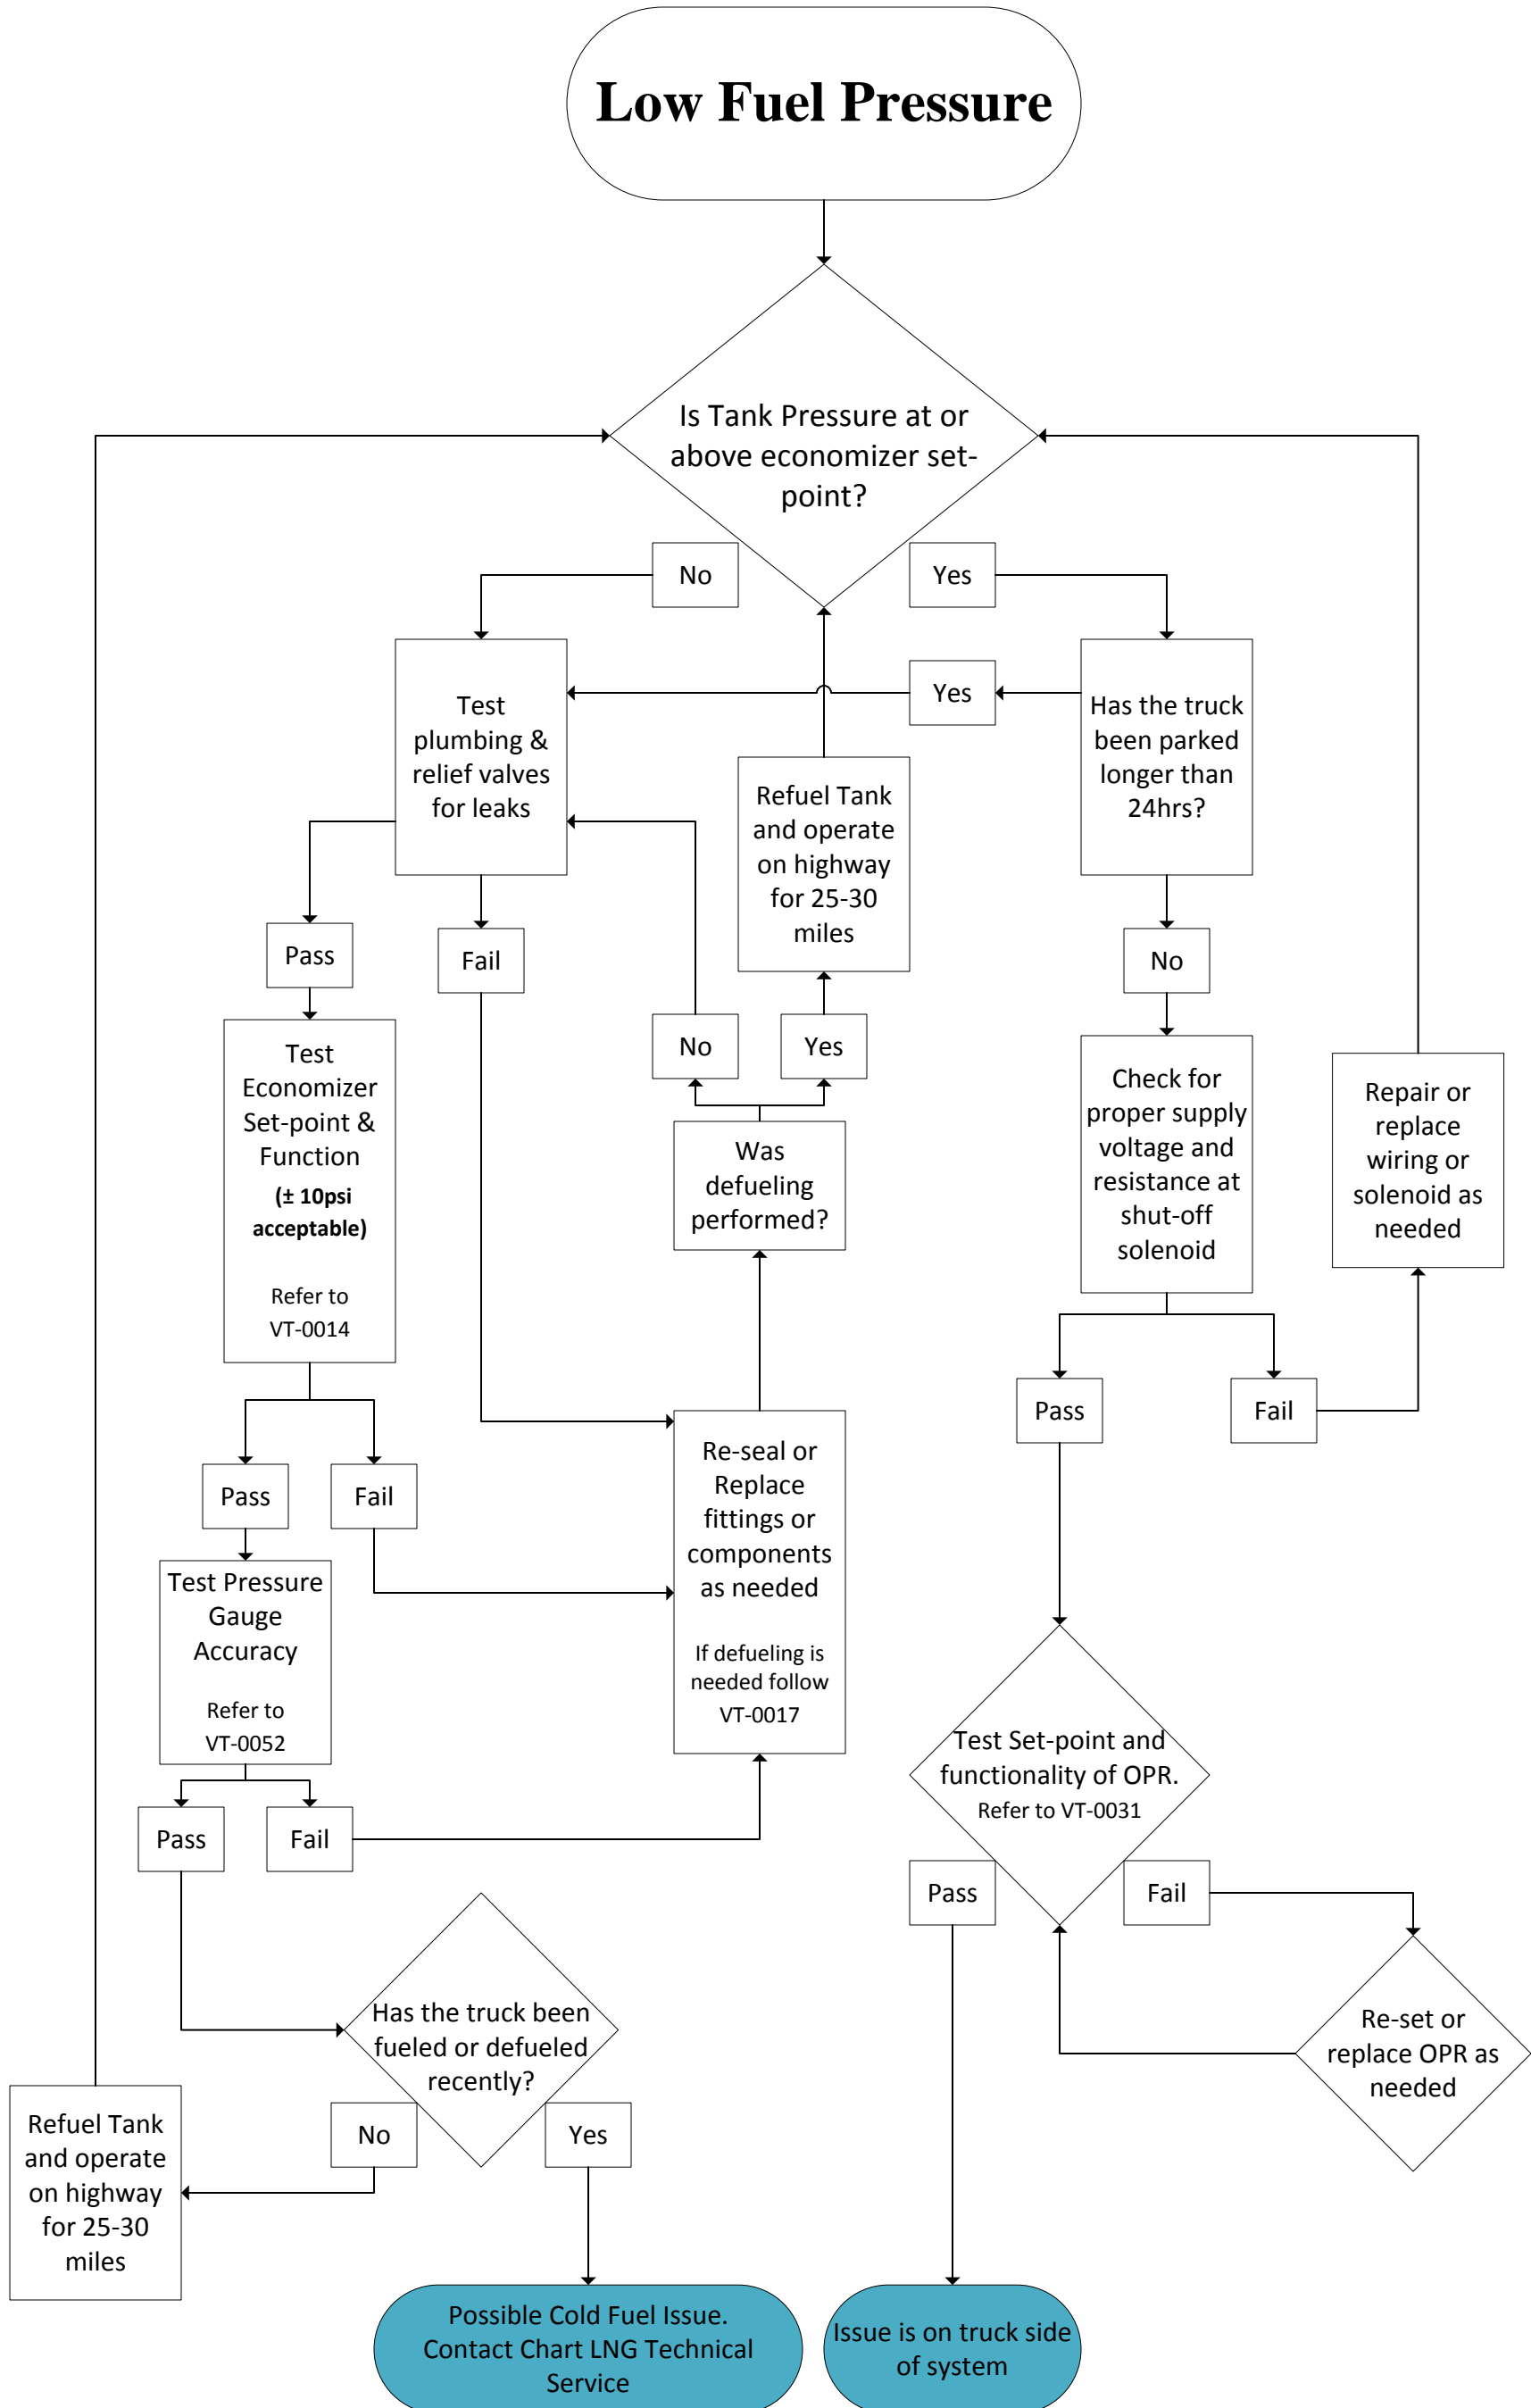

TF-0004

001

06/17

CWH

LNG Fuel General Troubleshooting Flowchart USDOT

Low Fuel Pressure

High Fuel Pressure

TF-0004

001

06/17

CWH

LNG Fuel General Troubleshooting Flowchart USDOT

Low Flow

Damage