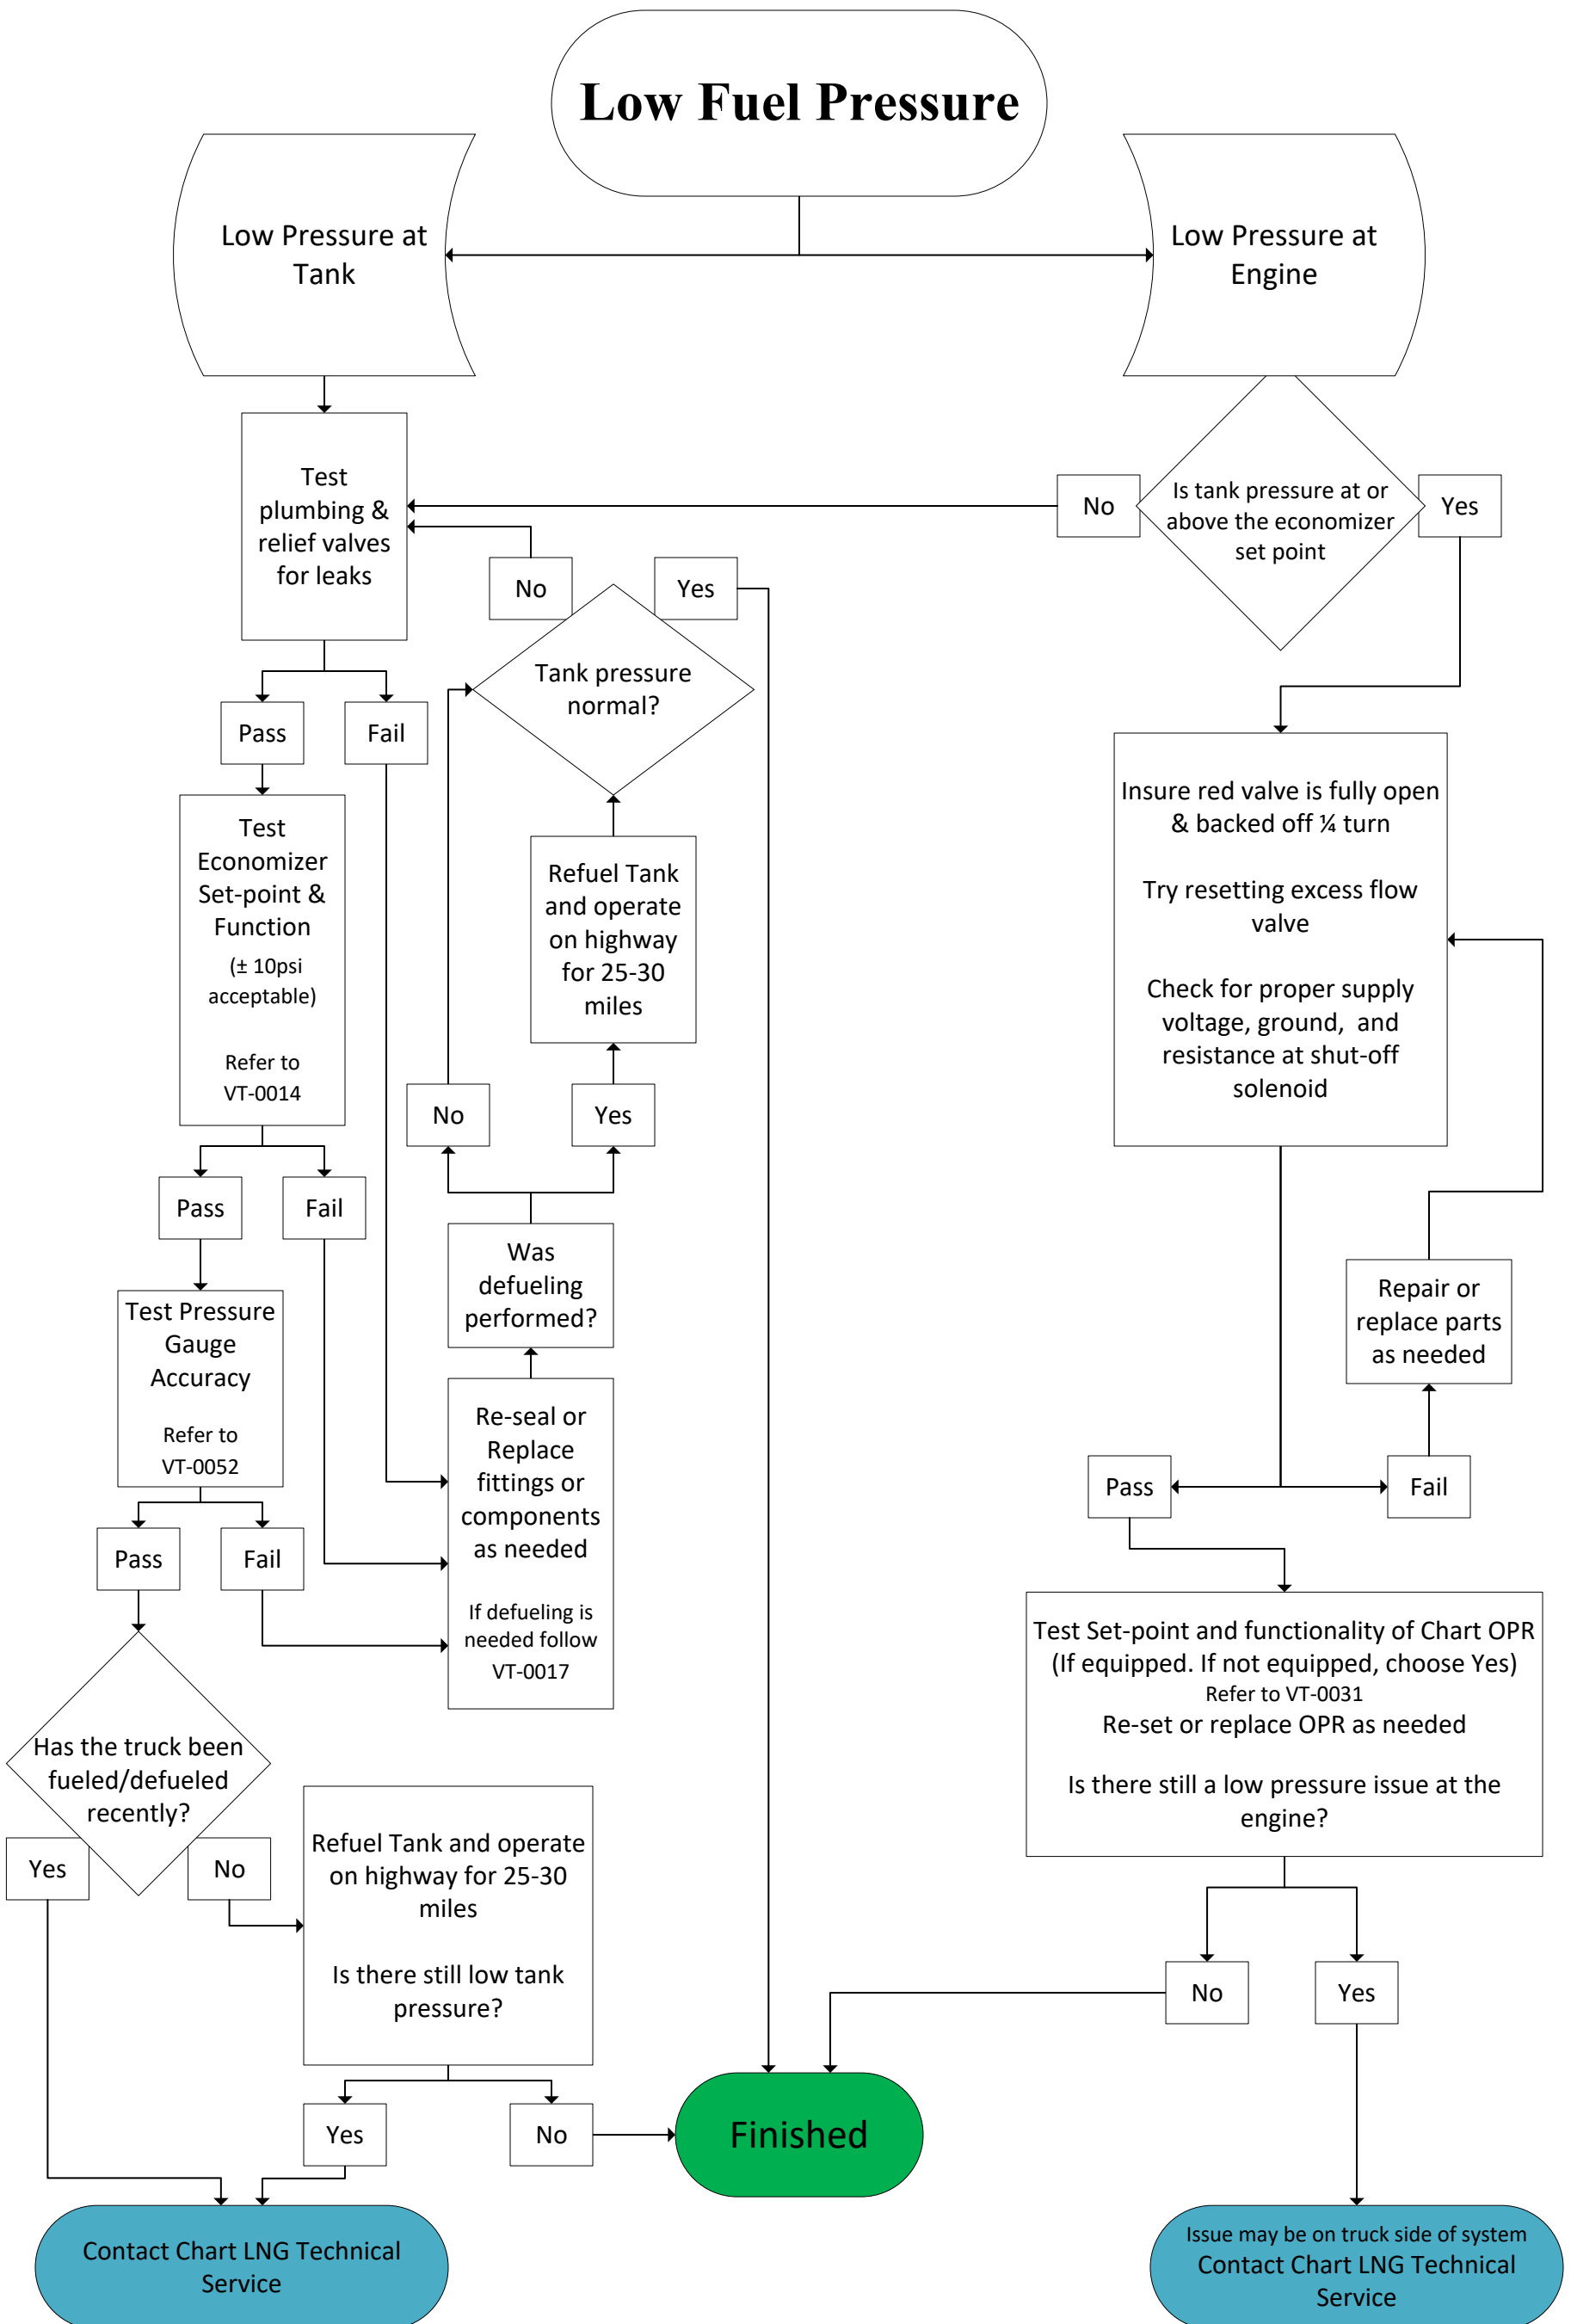

TF-0004

002

11/17

CWH

LNG Fuel Tank General Troubleshooting Flowchart USDOT

Low Fuel Pressure

High Fuel Pressure

TF-0004

002

11/17

CWH

LNG Fuel Tank General Troubleshooting Flowchart USDOT

Low Flow

Damage