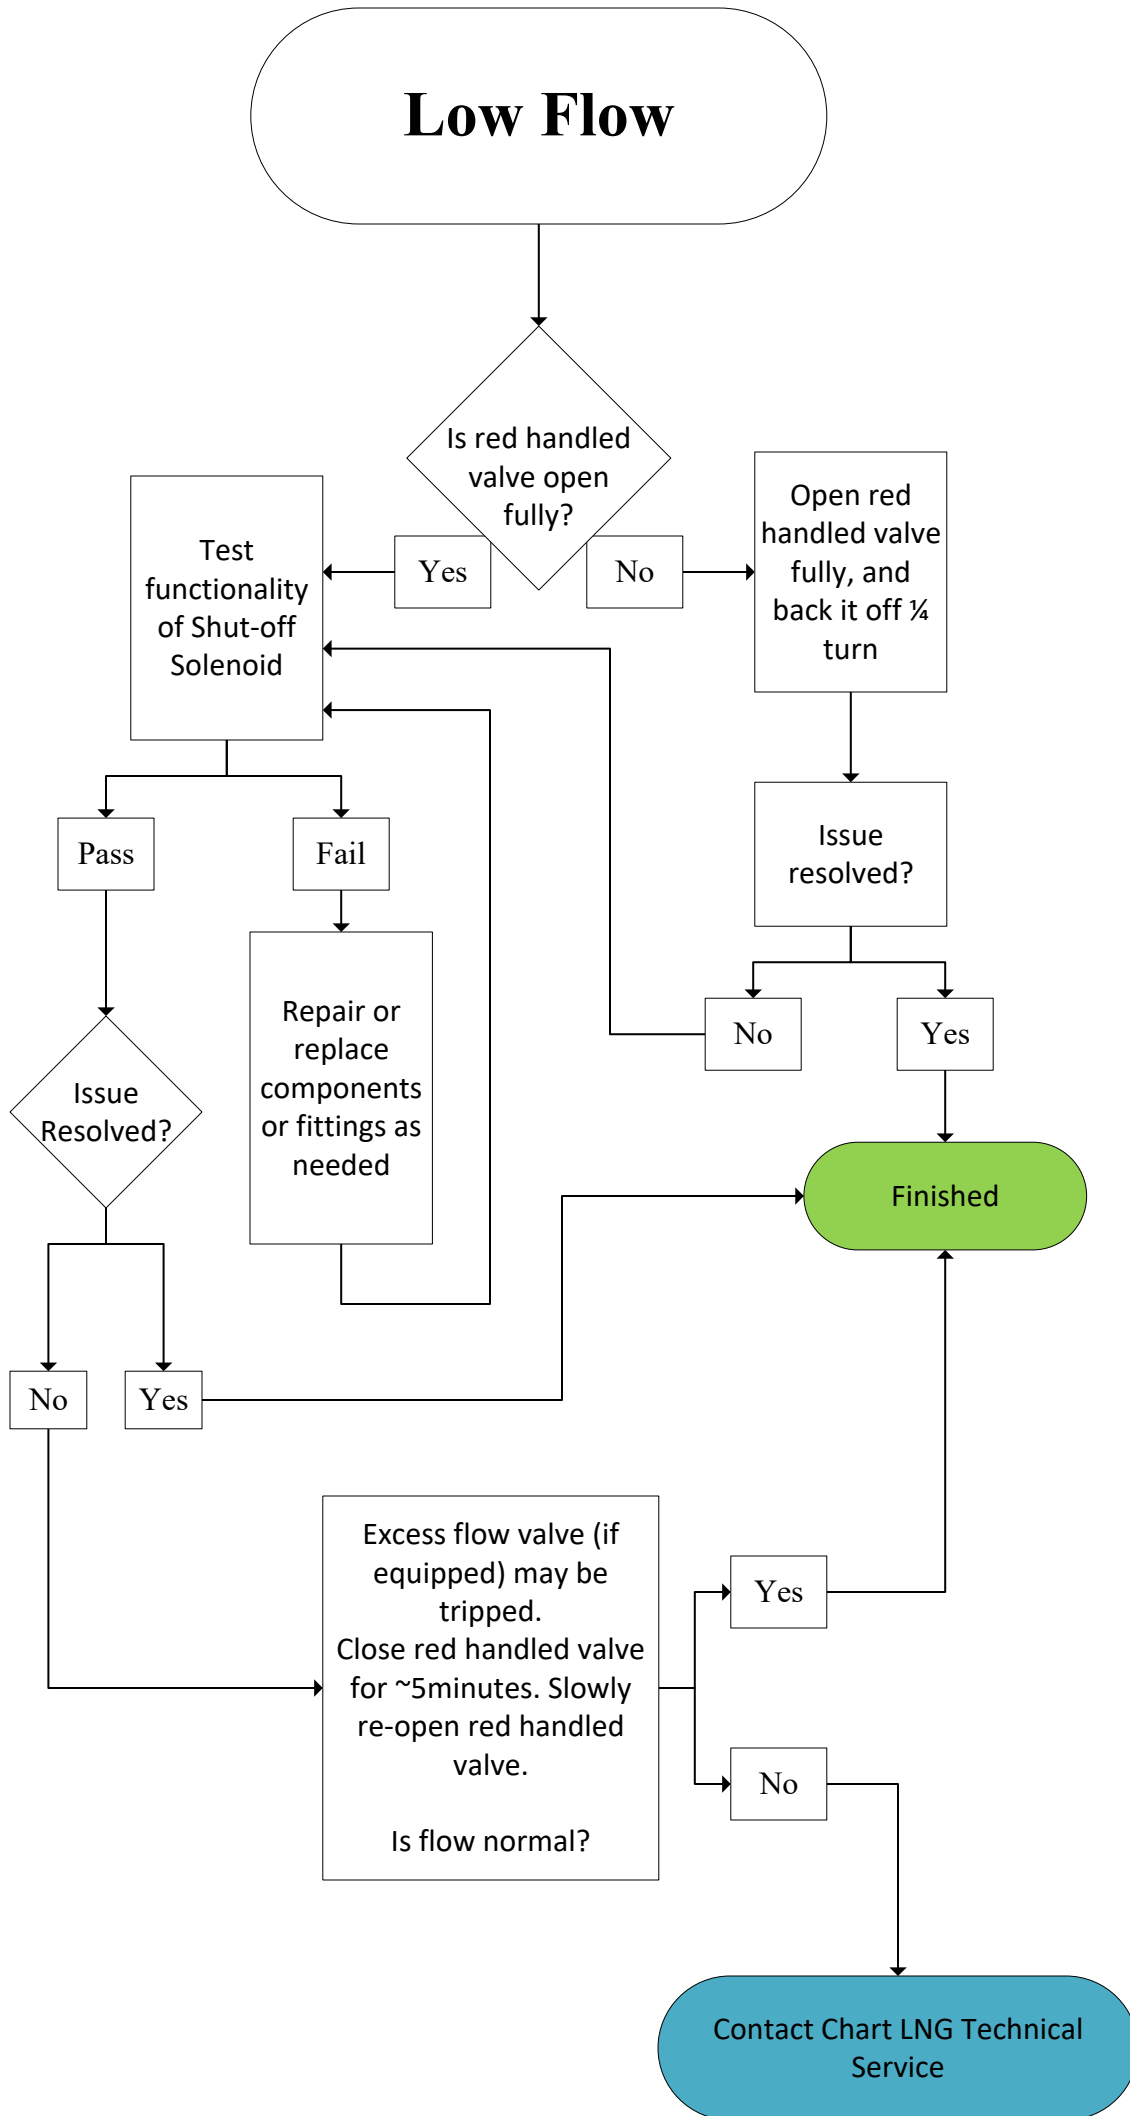

TF-0004

002

11/17

CWH

LNG Fuel Tank General Troubleshooting Flowchart USDOT

Low Fuel Pressure

High Fuel Pressure

TF-0004

002

11/17

CWH

LNG Fuel Tank General Troubleshooting Flowchart USDOT

Low Flow

Damage