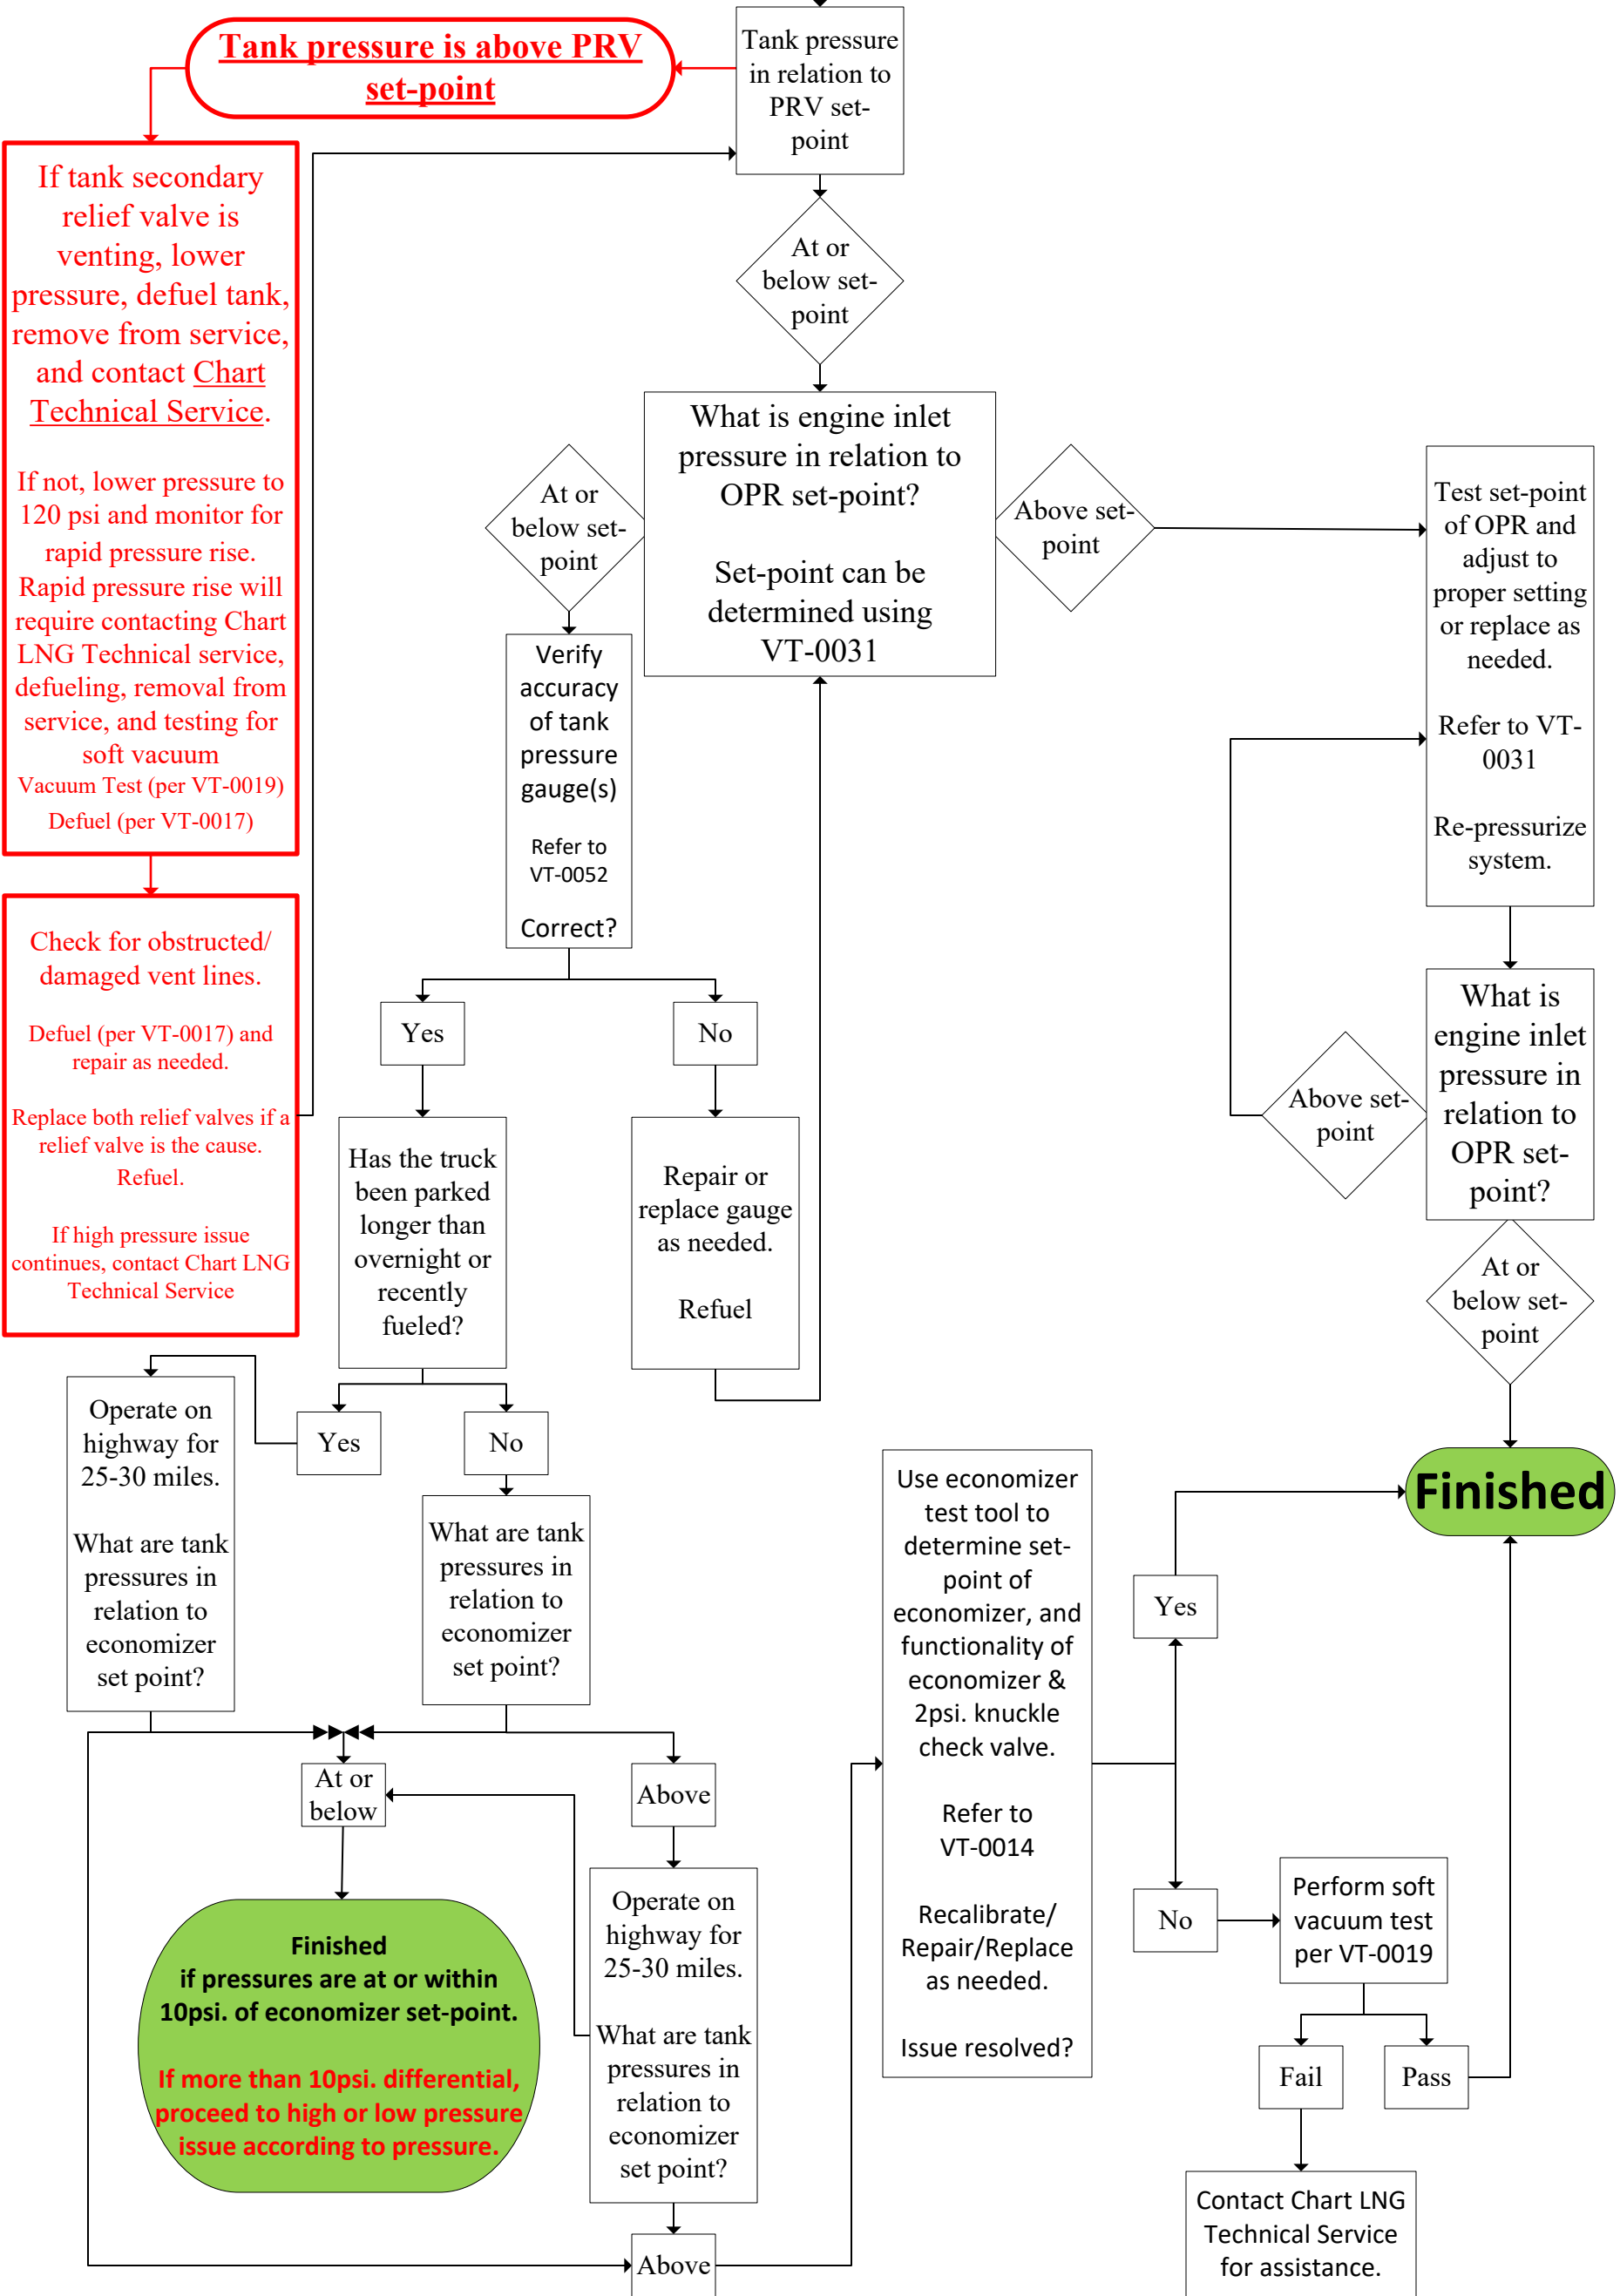

TF-0004

002

11/17

CWH

LNG Fuel Tank General Troubleshooting Flowchart USDOT

Low Fuel Pressure

High Fuel Pressure

TF-0004

002

11/17

CWH

LNG Fuel Tank General Troubleshooting Flowchart USDOT

Low Flow

Damage